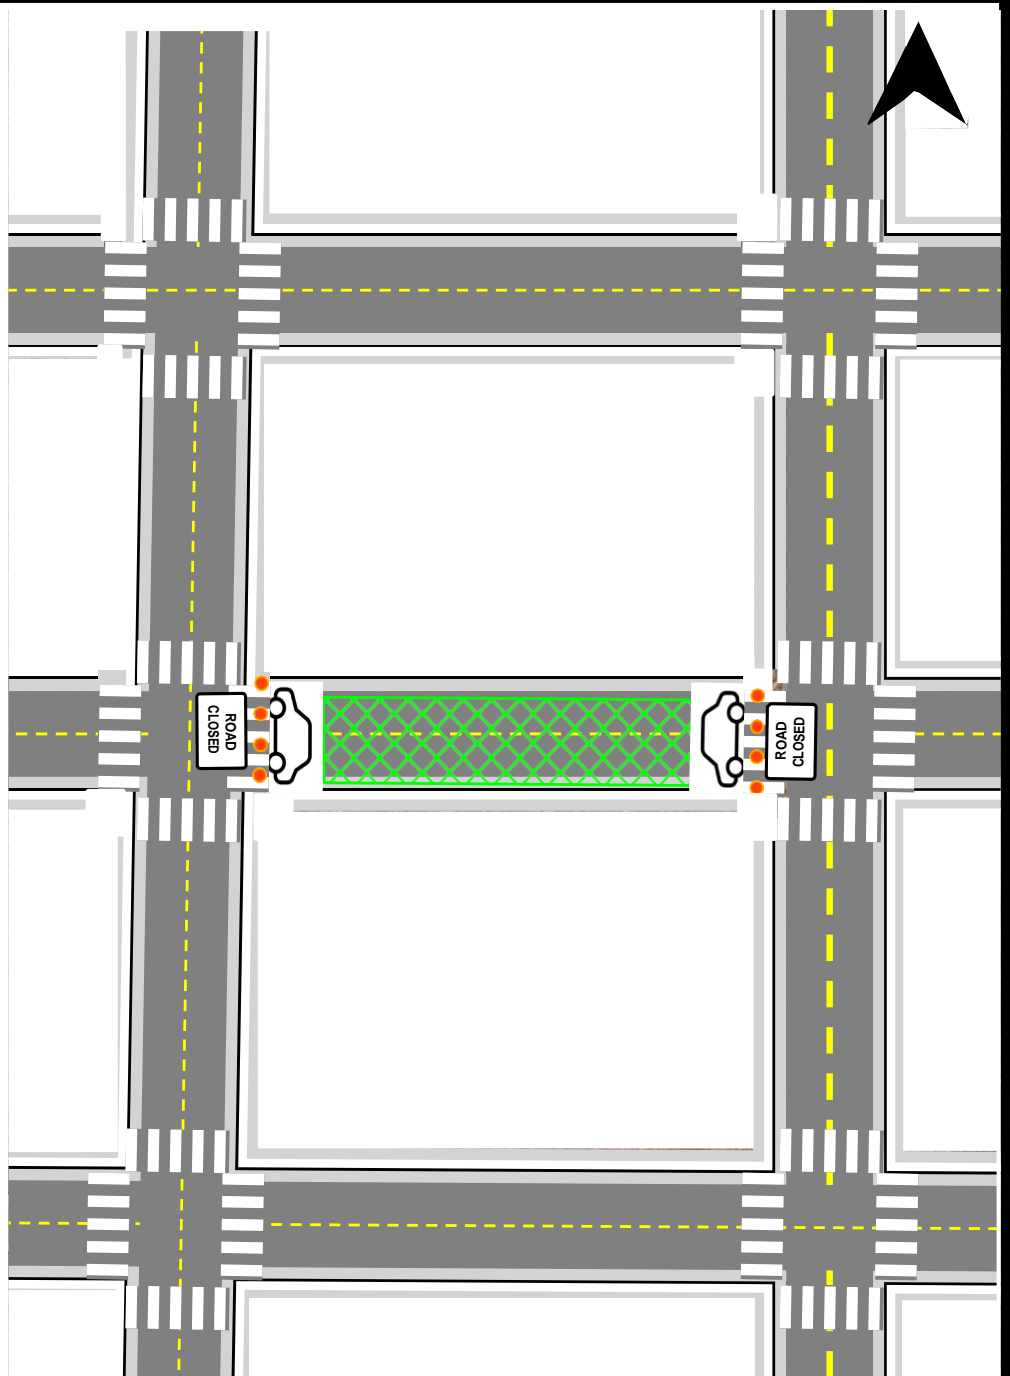

CONDITIONS

- Use 28" high MUTCD standard cones.
- Provide two ROAD CLOSED (R11-2) 48"x30" signs with white background and black color letters.

Legend

 28" Cones

 Personal Vehicle

I certify that this plan will be used for the following location(s).

Signature

Date

BLOCK PARTY CLOSURE